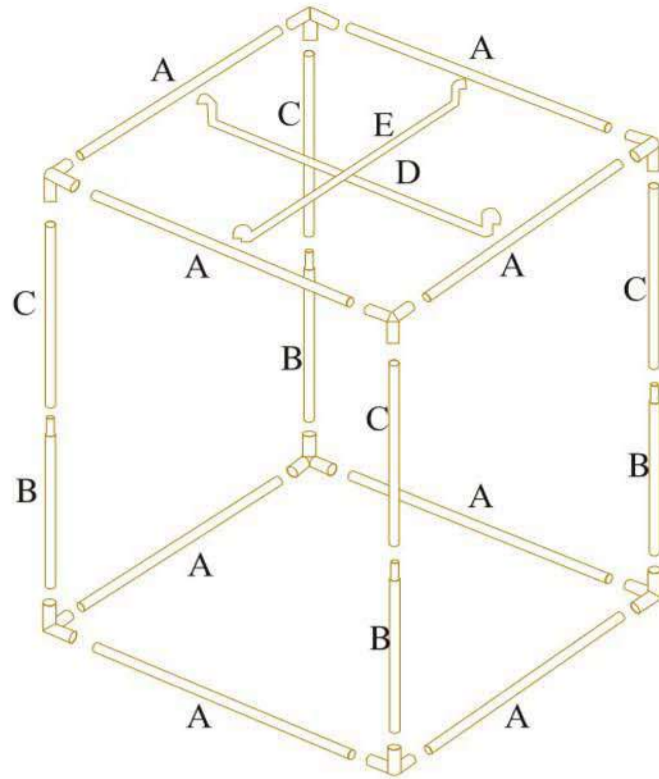

www.secretjardin.com

Assembly instruction for:
DD90

Dark Dryer

www.secretjardin.com

Dark Dryer

-  Assembled in a few minutes.
-  One person required
-  No tool needed